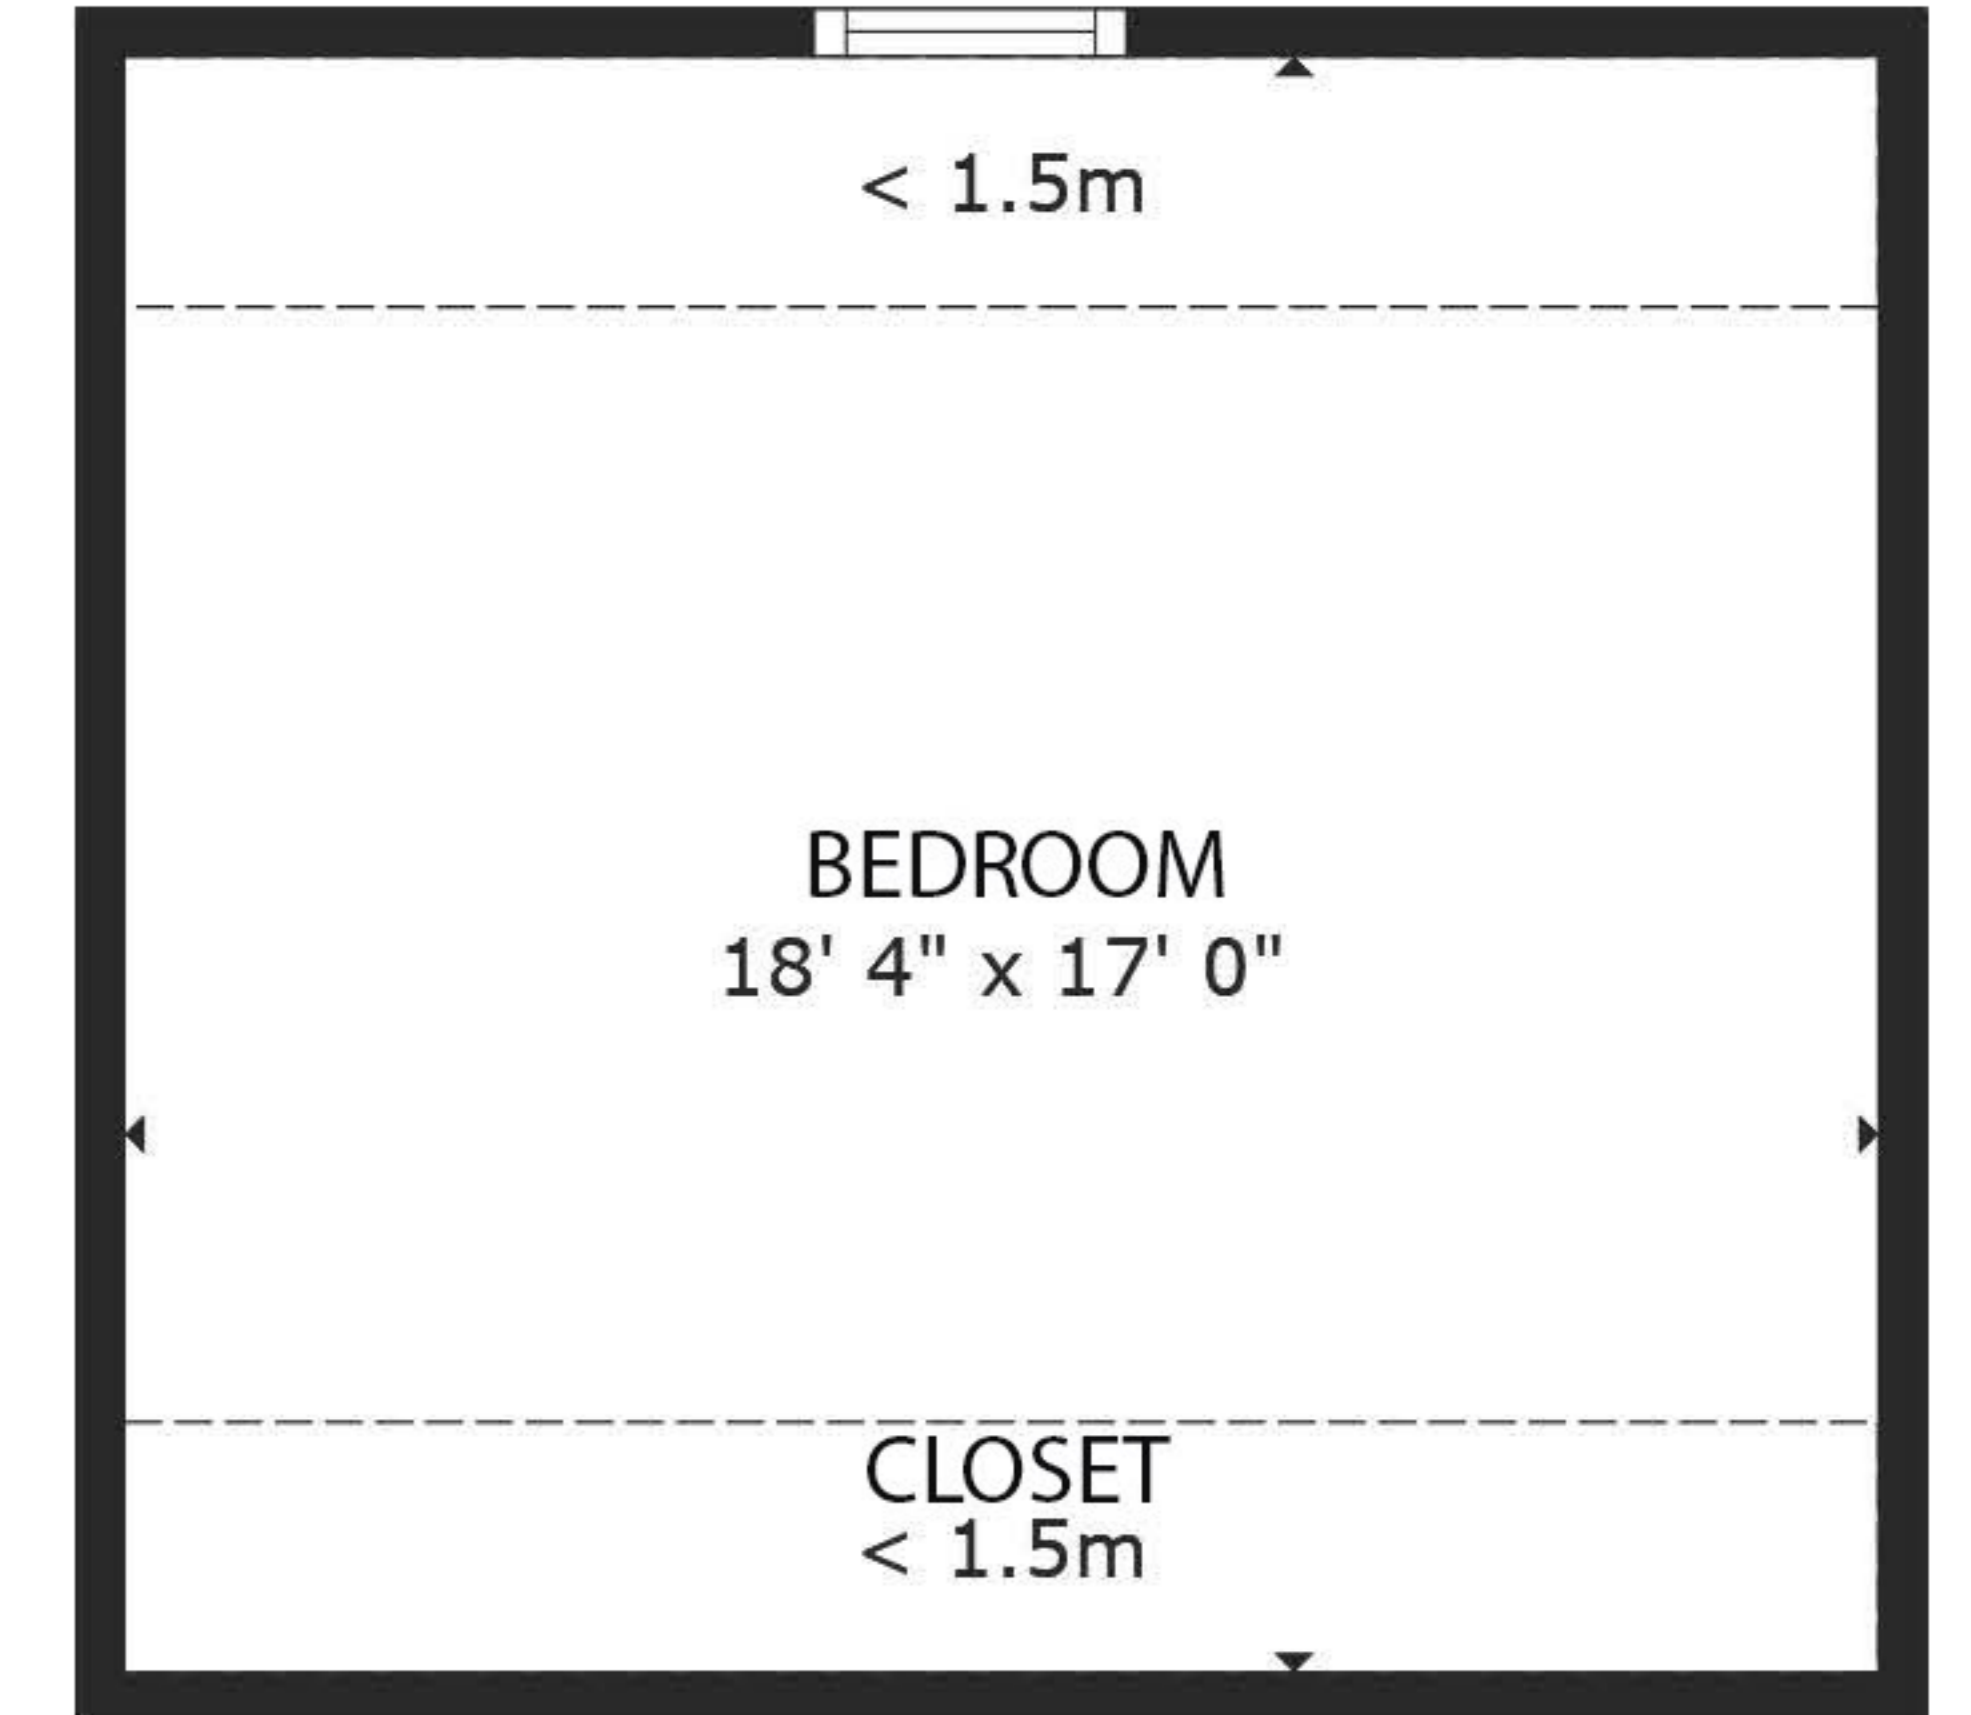

FLOOR 1

FLOOR 2

GROSS INTERNAL AREA
 FLOOR 1 1,263 sq.ft. FLOOR 2 214 sq.ft.
 EXCLUDED AREAS : REDUCED HEADROOM 96 sq.ft.
 TOTAL : 1,478 sq.ft.
 SIZES AND DIMENSIONS ARE APPROXIMATE, ACTUAL MAY VARY.