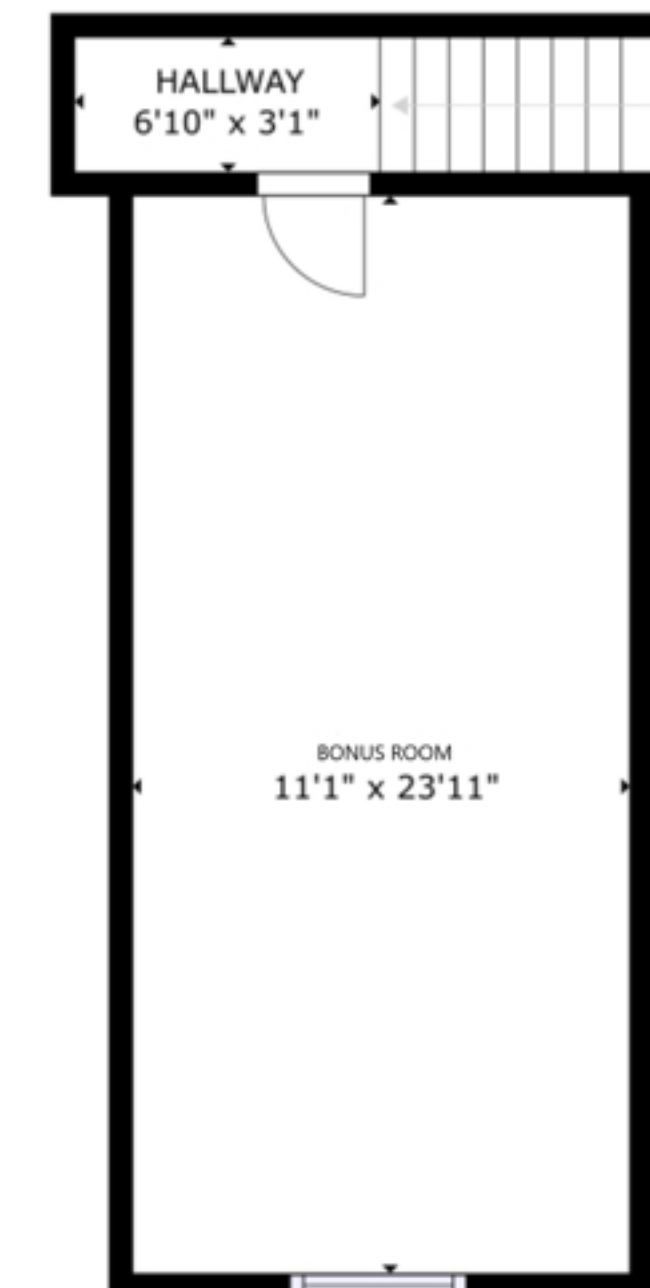

FLOOR 1

FLOOR 2

GROSS INTERNAL AREA
 FLOOR 1: 2377 sq ft, FLOOR 2: 309 sq ft
 EXCLUDED AREAS: GARAGE: 687 sq ft
 TOTAL: 2686 sq ft
 SIZES AND DIMENSIONS ARE APPROXIMATE, ACTUAL MAY VARY.