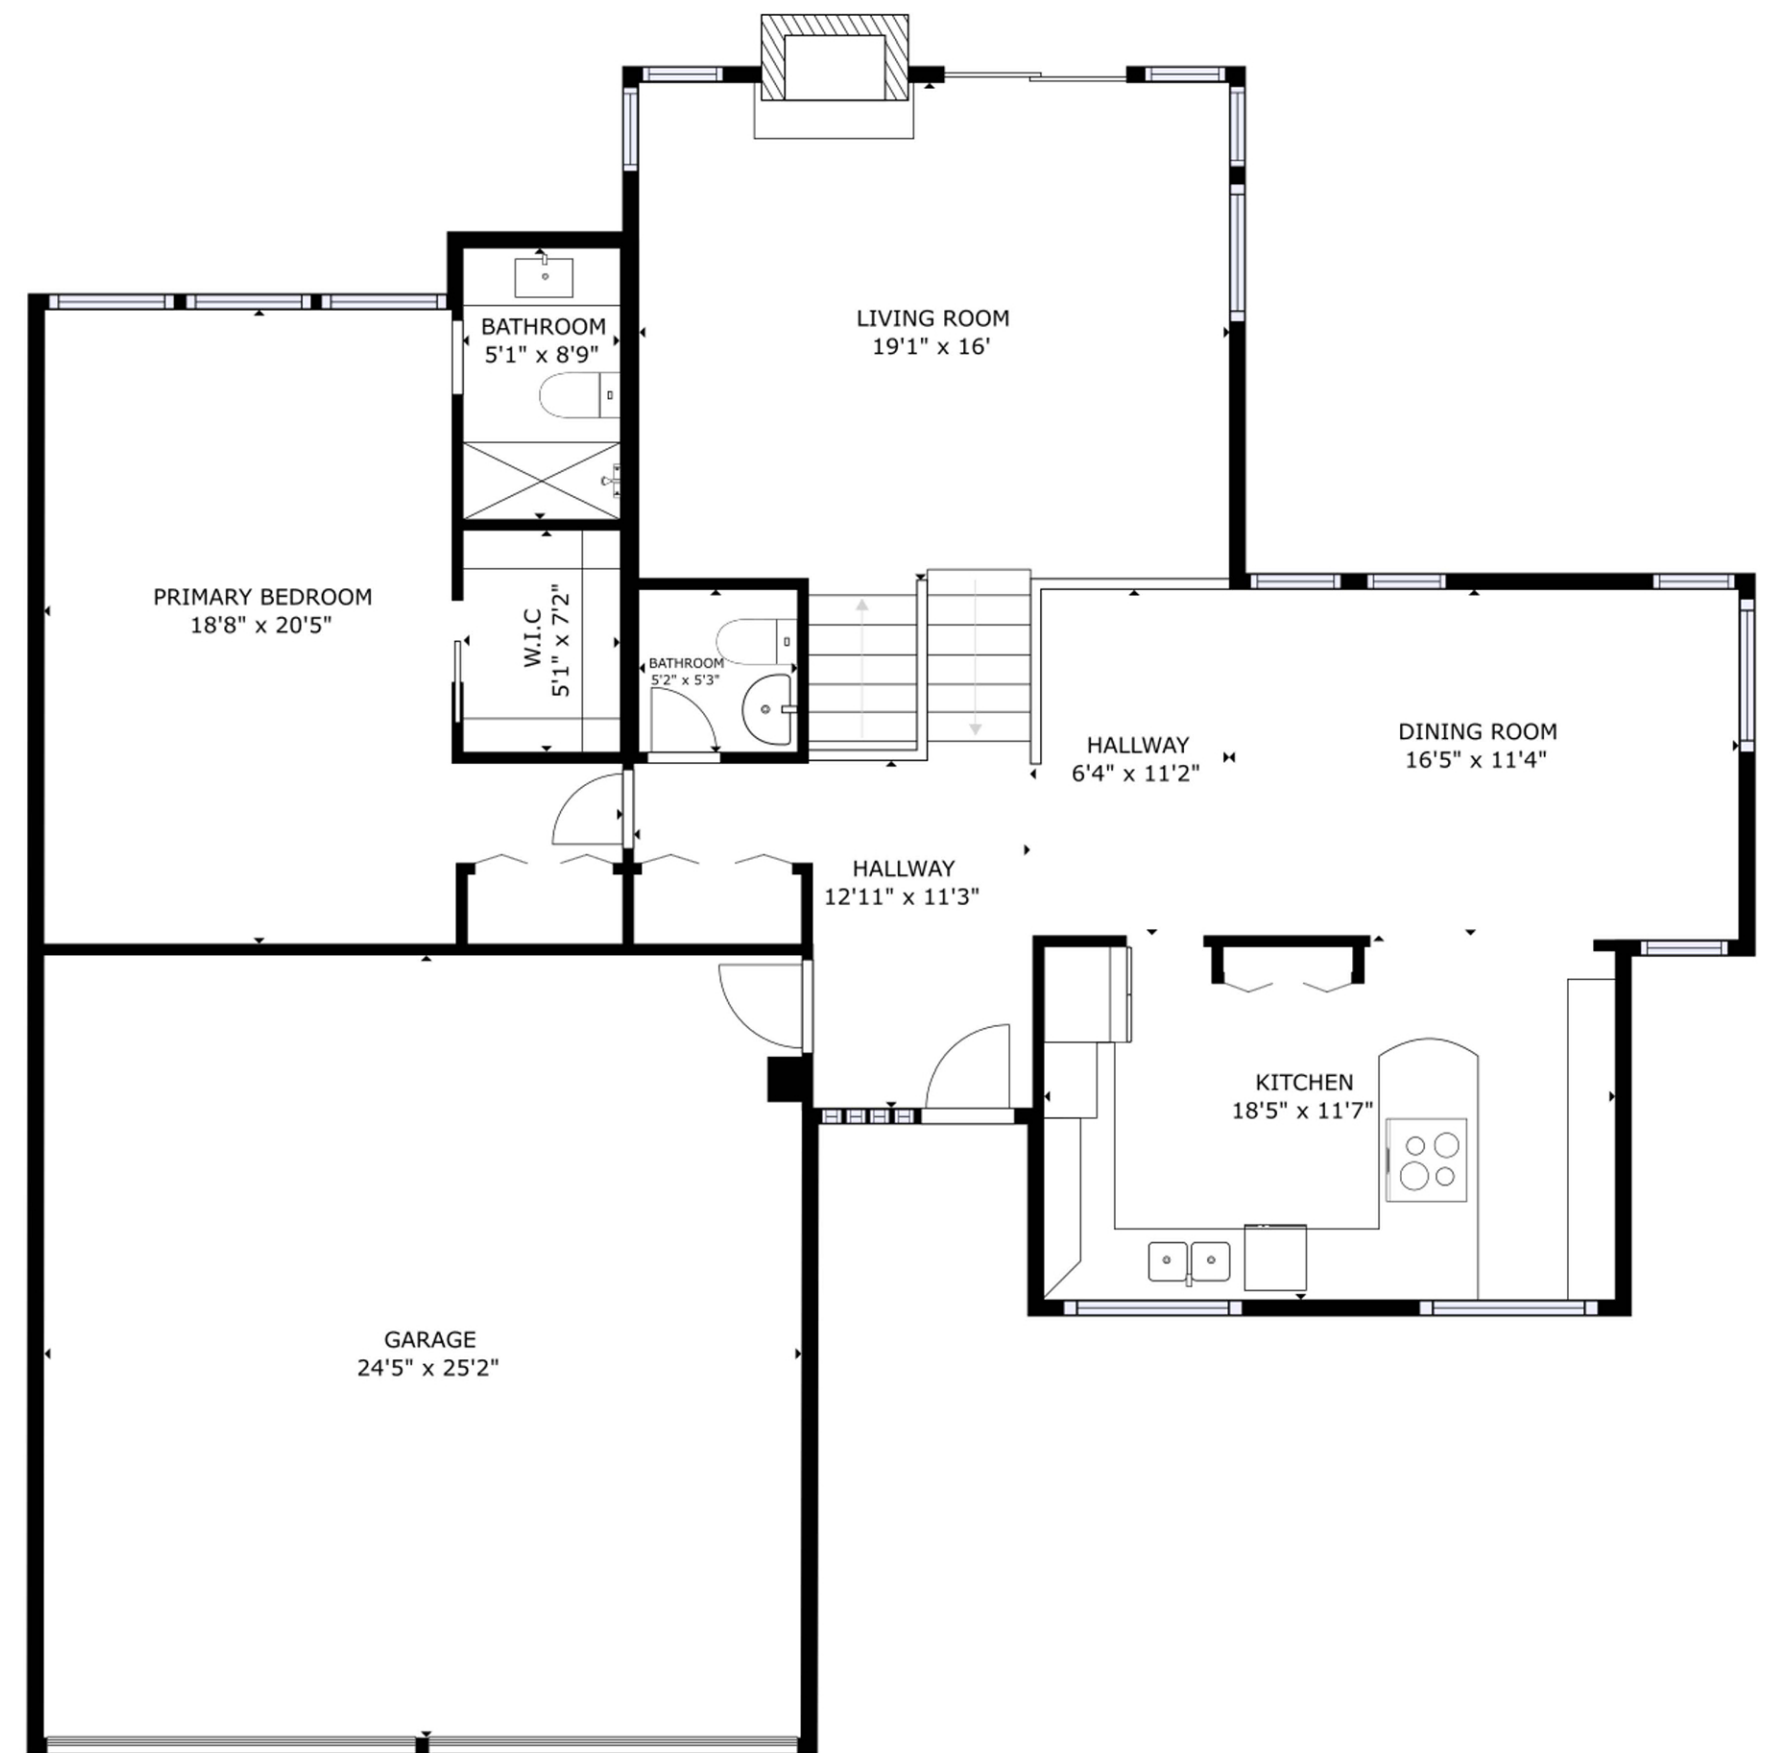

FLOOR 1

FLOOR 2

GROSS INTERNAL AREA
 FLOOR 1: 1386 sq ft, FLOOR 2: 1367 sq ft
 EXCLUDED AREAS: GARAGE: 615 sq ft
 TOTAL: 2753 sq ft

SIZES AND DIMENSIONS ARE APPROXIMATE, ACTUAL MAY VARY.