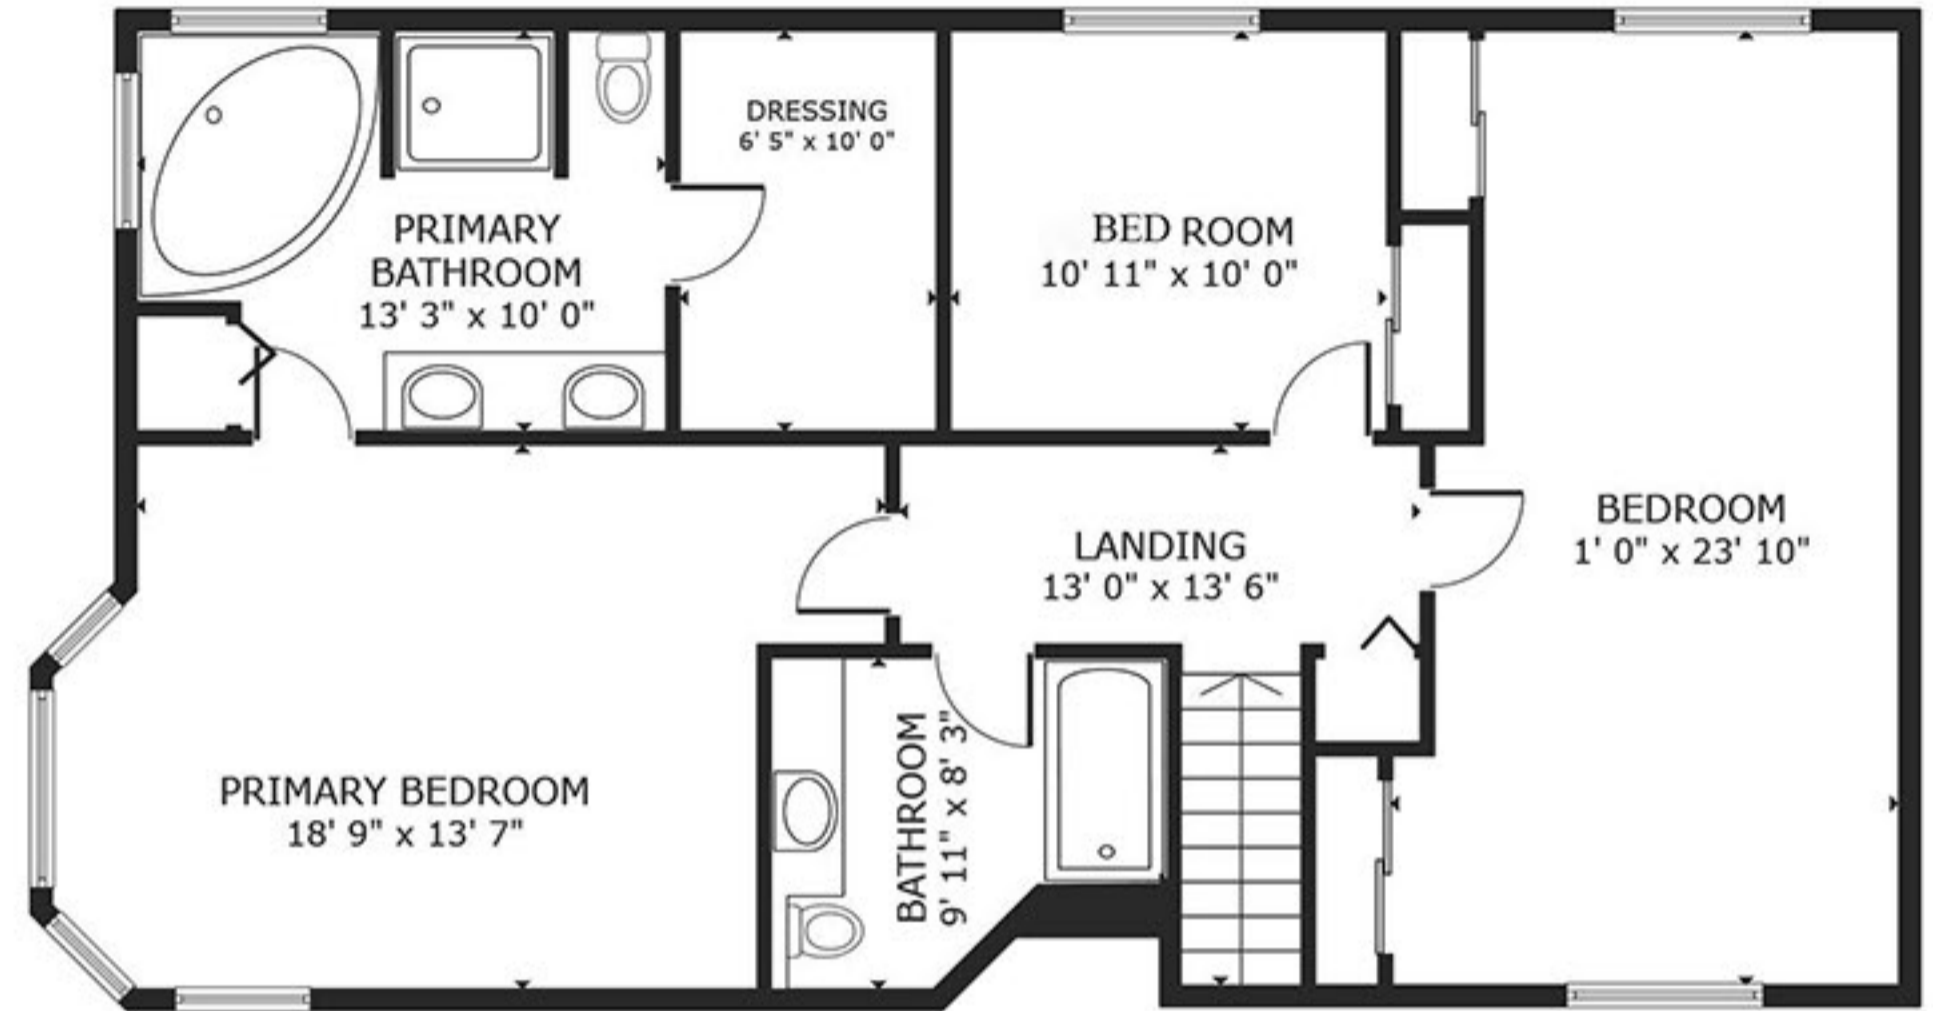

FLOOR 1

FLOOR 2

GROSS INTERNAL AREA
 FLOOR 1 1,191 sq.ft. FLOOR 2 1,055 sq.ft.
 TOTAL : 2,246 sq.ft.
 SIZES AND DIMENSIONS ARE APPROXIMATE, ACTUAL MAY VARY.