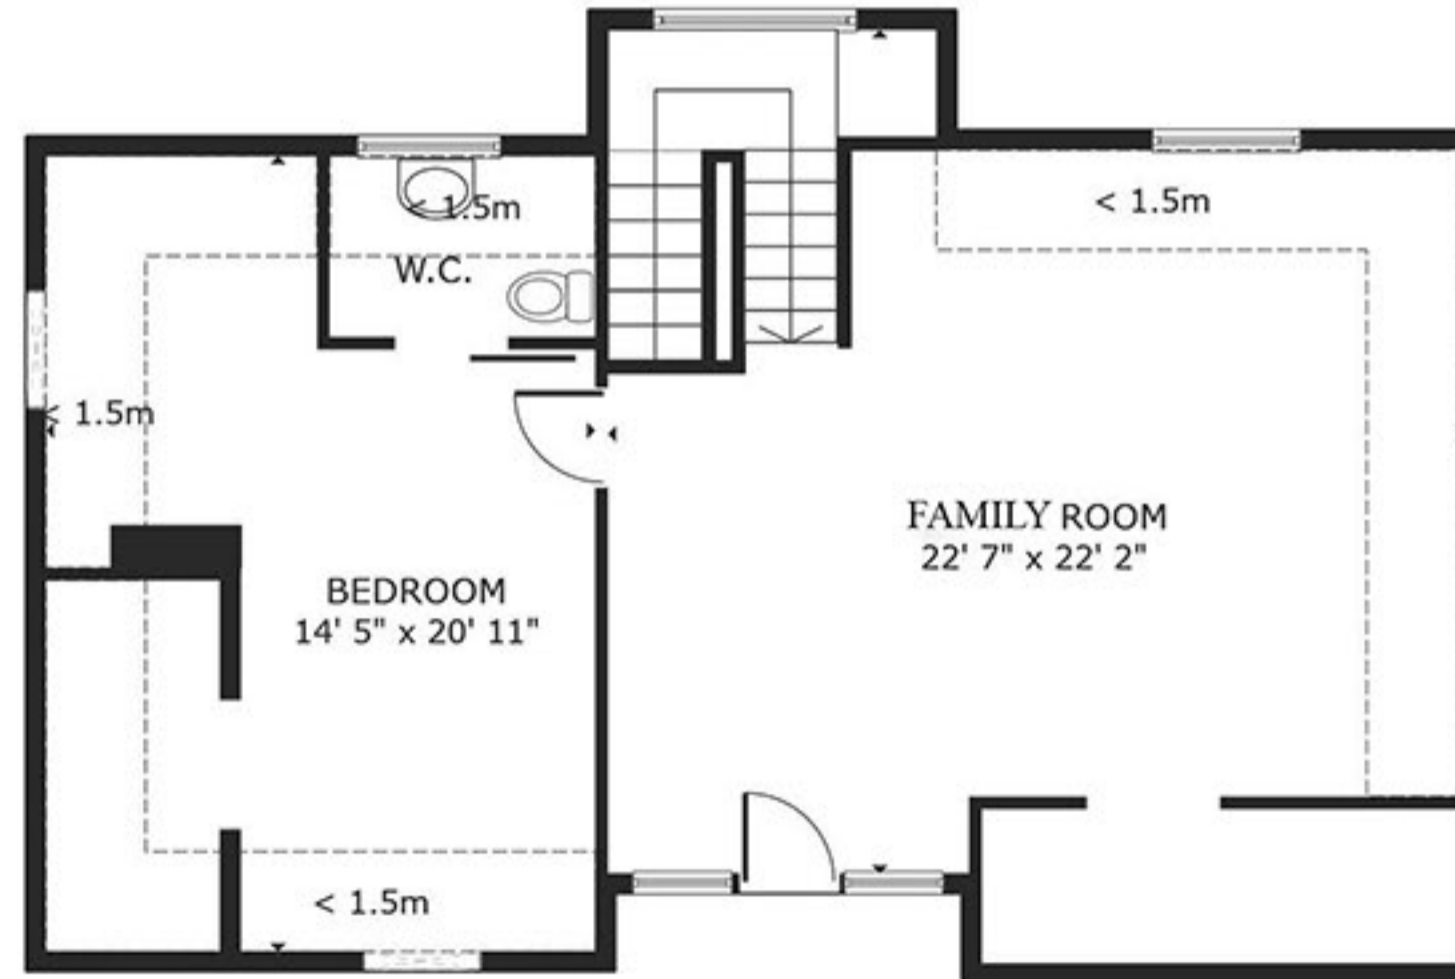

FIRST FLOOR

SECOND FLOOR

THIRD FLOOR

GROSS INTERNAL AREA
 FLOOR 1 1,177 sq.ft. FLOOR 2 1,177 sq.ft. FLOOR 3 605 sq.ft.
 EXCLUDED AREAS : REDUCED HEADROOM 189 sq.ft.
 TOTAL : 2,958 sq.ft.
 SIZES AND DIMENSIONS ARE APPROXIMATE, ACTUAL MAY VARY.