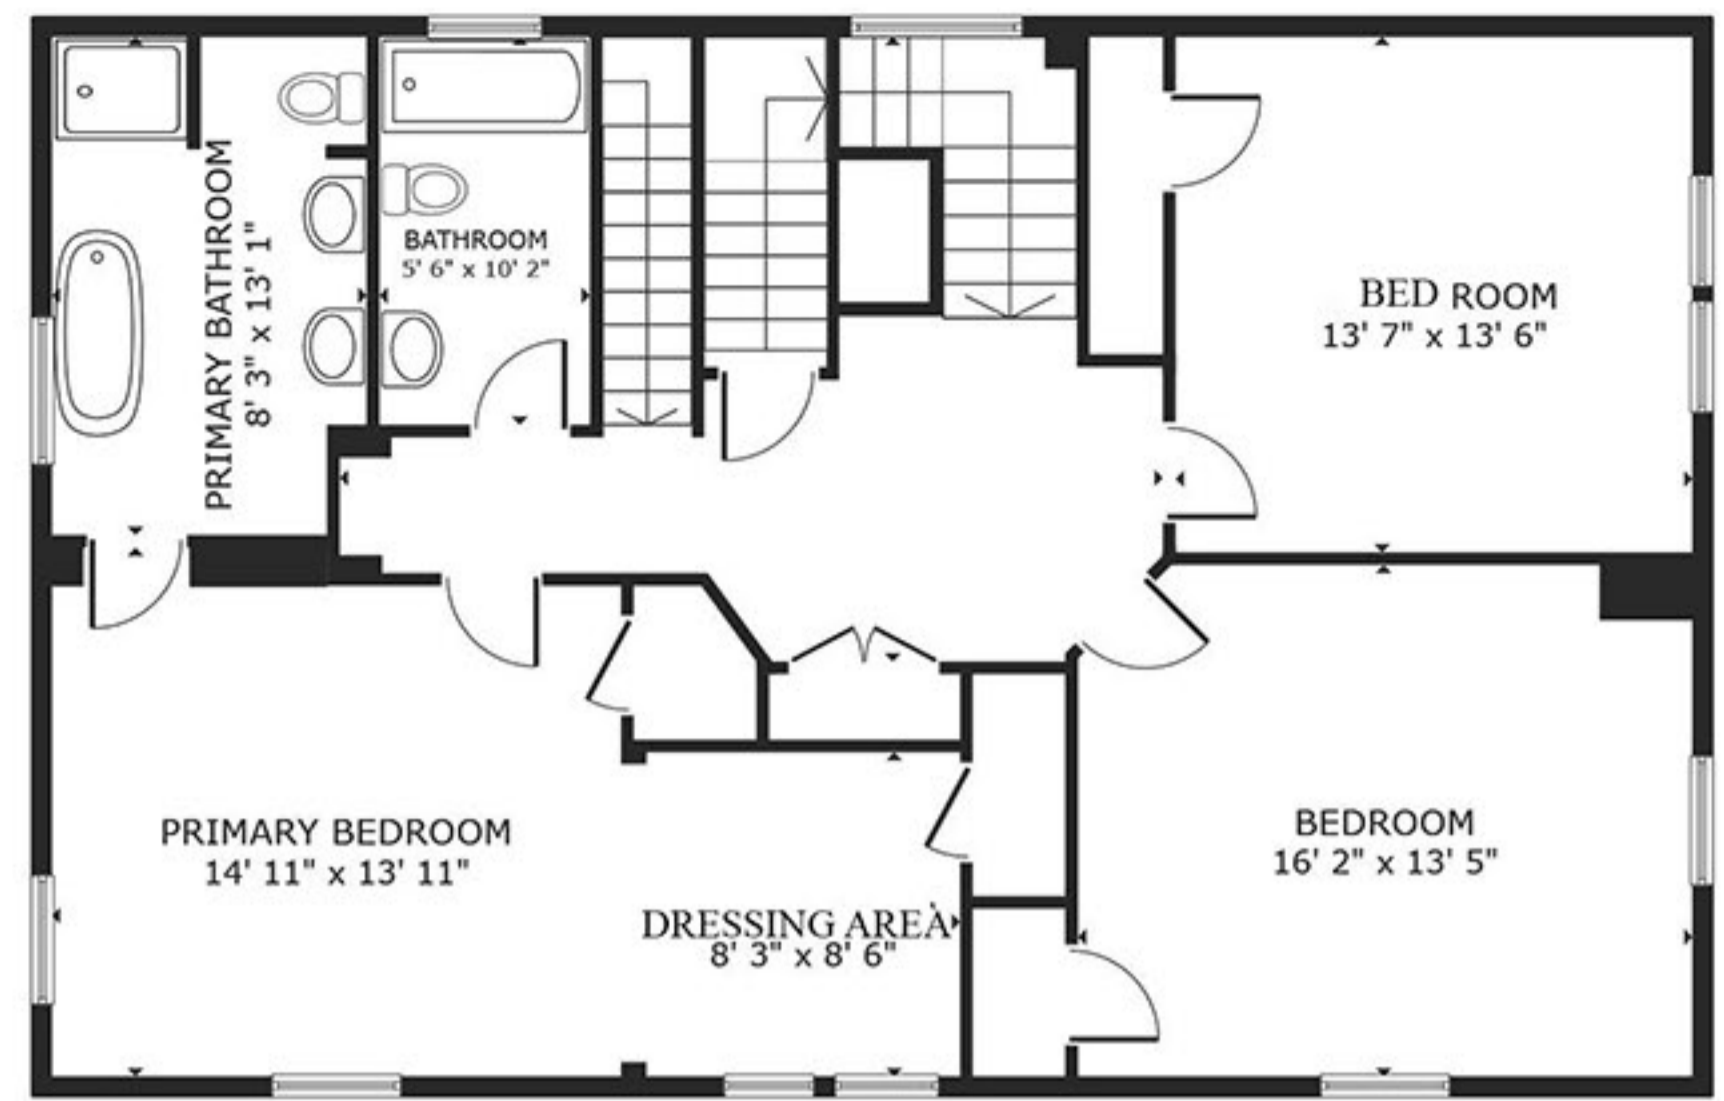

FIRST FLOOR

SECOND FLOOR

THIRD FLOOR

GROSS INTERNAL AREA
 FLOOR 1 1,177 sq.ft. FLOOR 2 1,177 sq.ft. FLOOR 3 605 sq.ft.
 EXCLUDED AREAS : REDUCED HEADROOM 189 sq.ft.
 TOTAL : 2,958 sq.ft.
 SIZES AND DIMENSIONS ARE APPROXIMATE, ACTUAL MAY VARY.