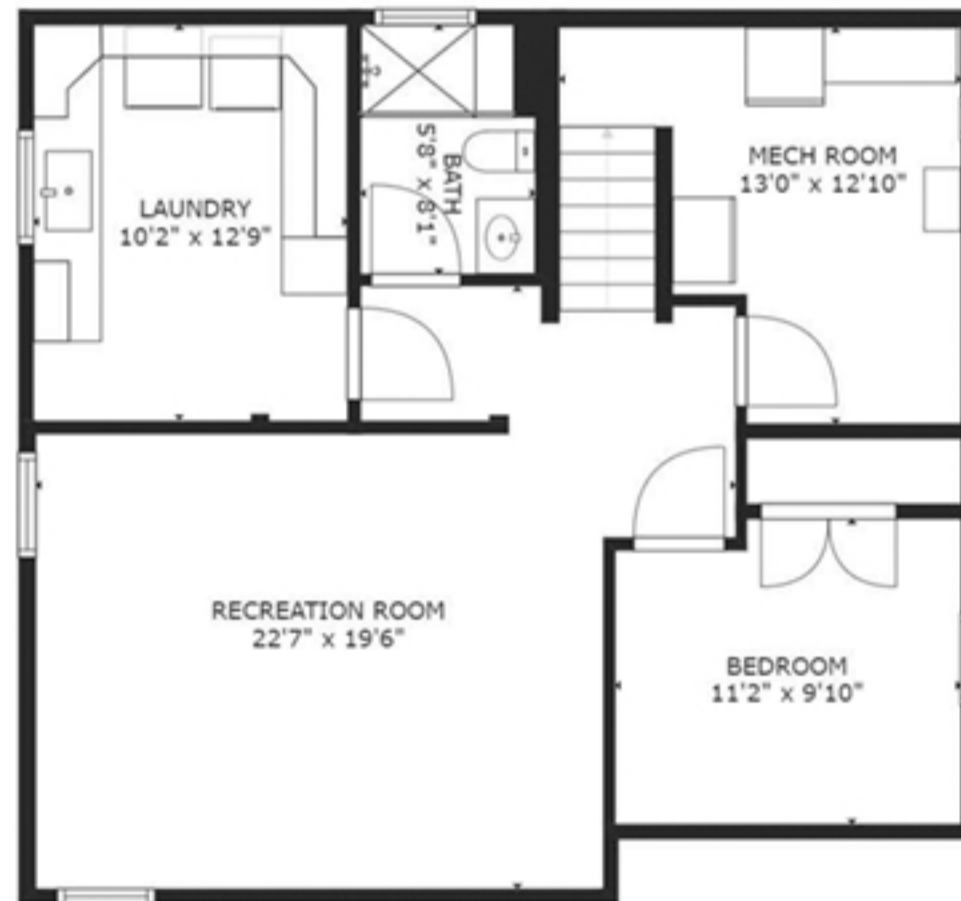

FLOOR 2

FLOOR 3

FLOOR 1

GROSS INTERNAL AREA
 FLOOR 1: 810 sq. ft, FLOOR 2: 1013 sq. ft
 FLOOR 3: 553 sq. ft
 TOTAL: 2376 sq. ft

SIZES AND DIMENSIONS ARE APPROXIMATE, ACTUAL MAY VARY.