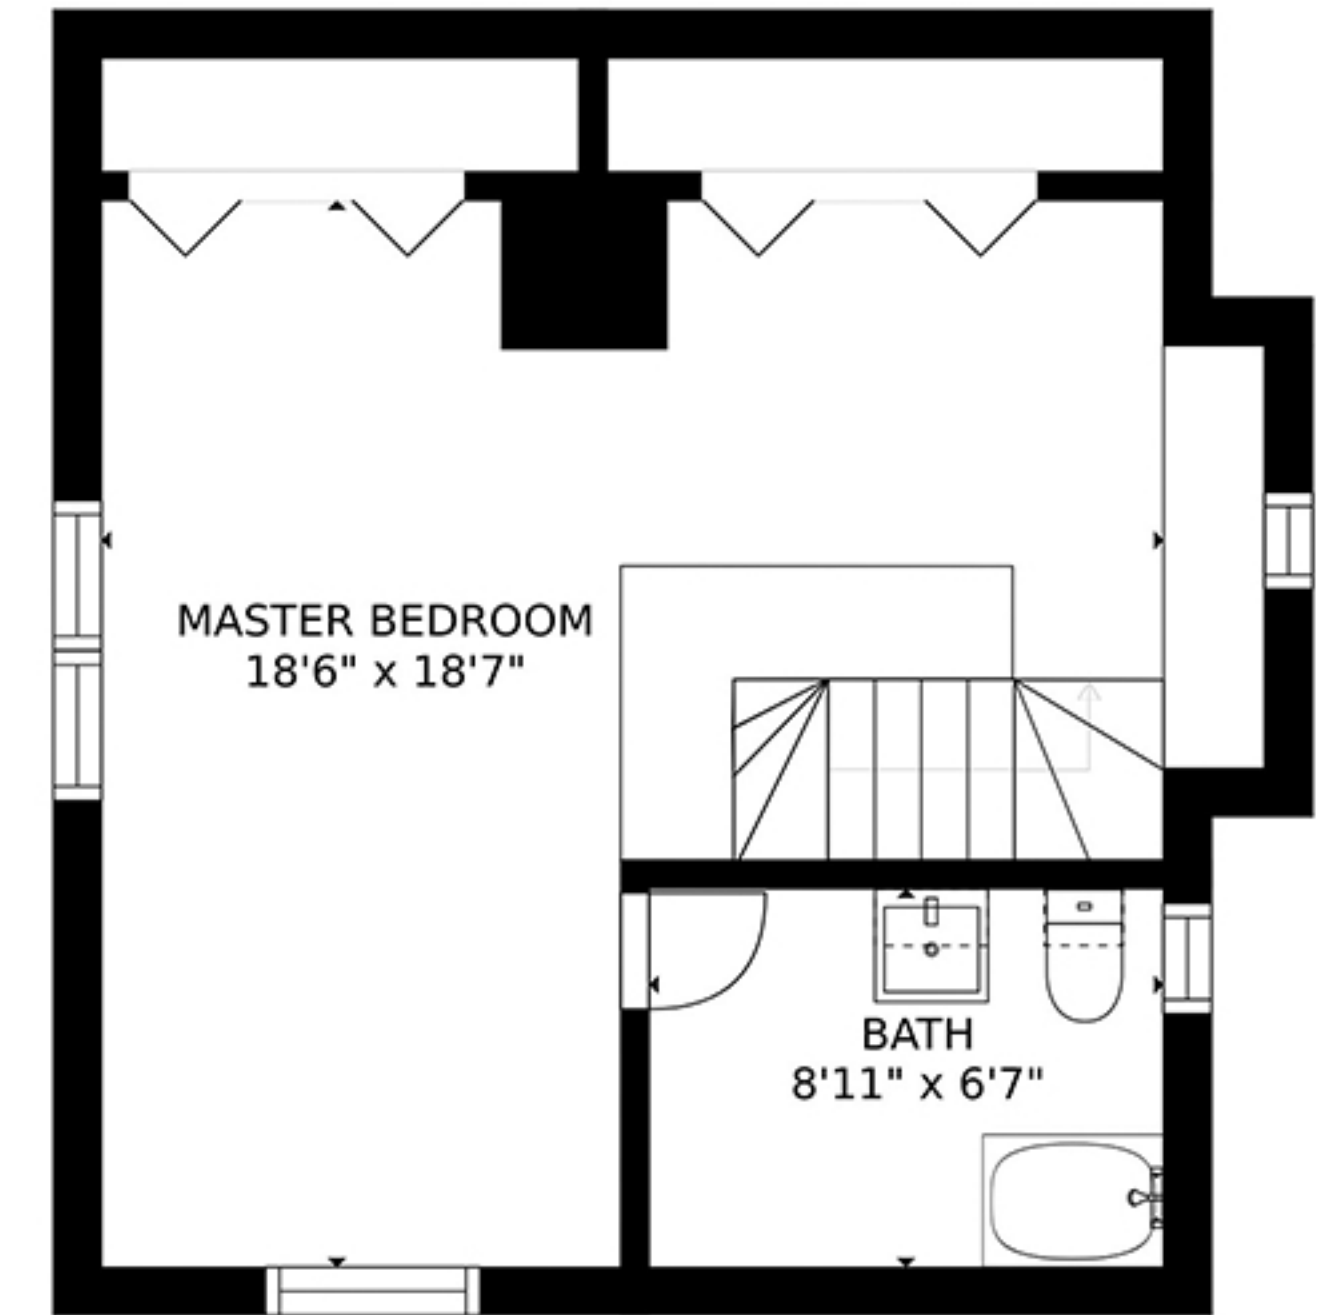

LOWER LEVEL

MAIN LEVEL

UPPER LEVEL

3416 N 27th St
Tacoma, WA

SIZES AND DIMENSIONS ARE APPROXIMATE, ACTUAL MAY VARY.