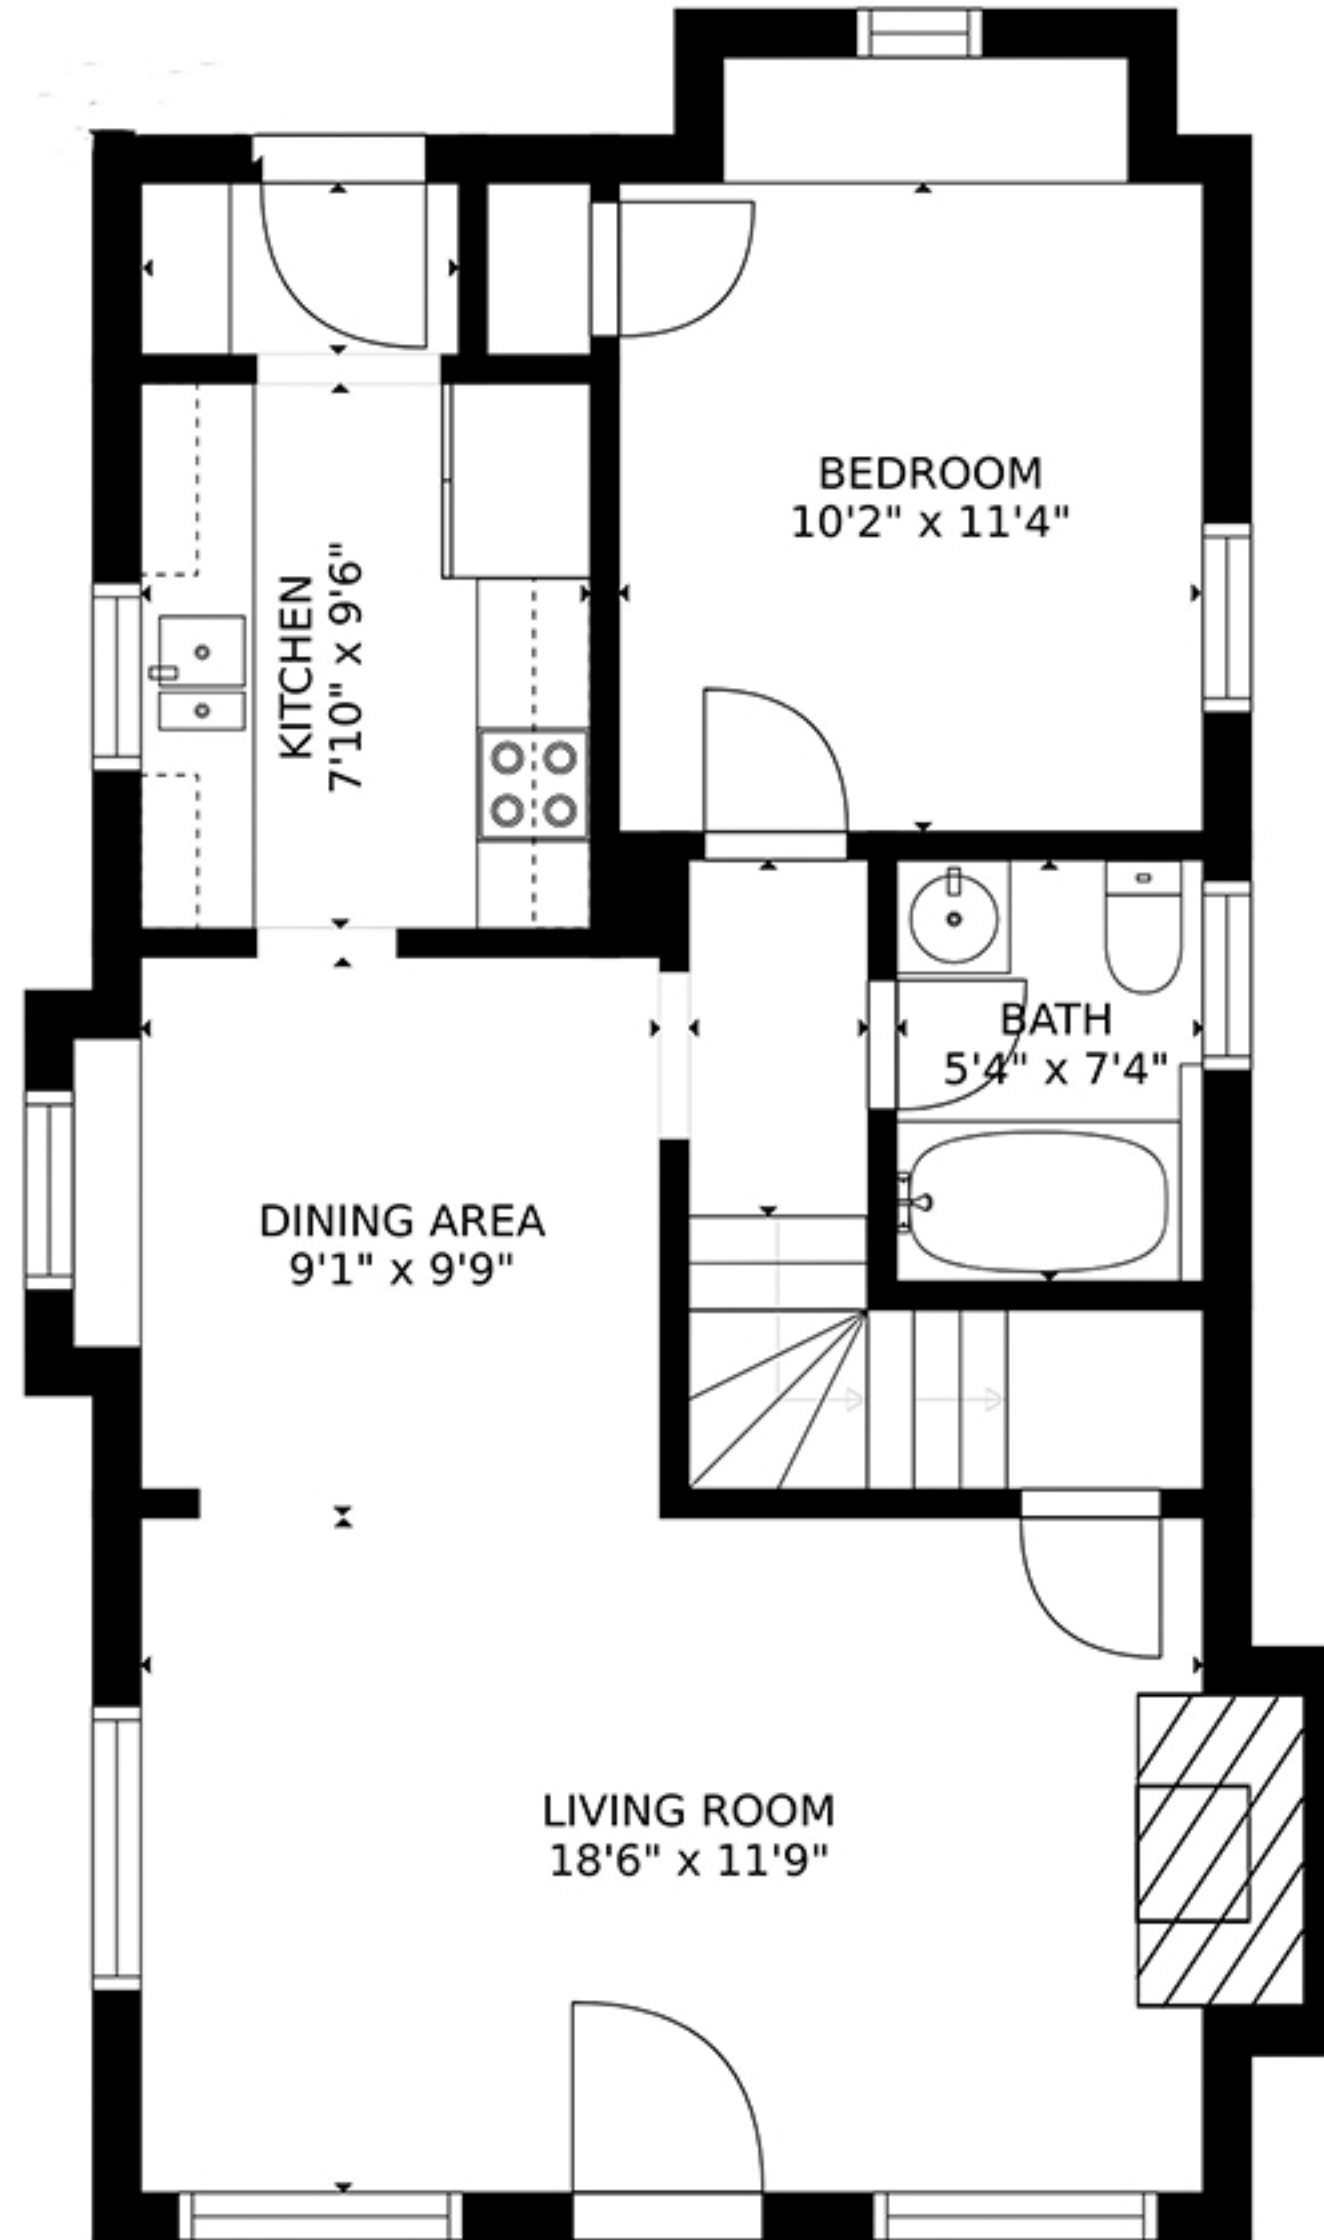

LOWER LEVEL

MAIN LEVEL

UPPER LEVEL

3416 N 27th St
Tacoma, WA

SIZES AND DIMENSIONS ARE APPROXIMATE, ACTUAL MAY VARY.