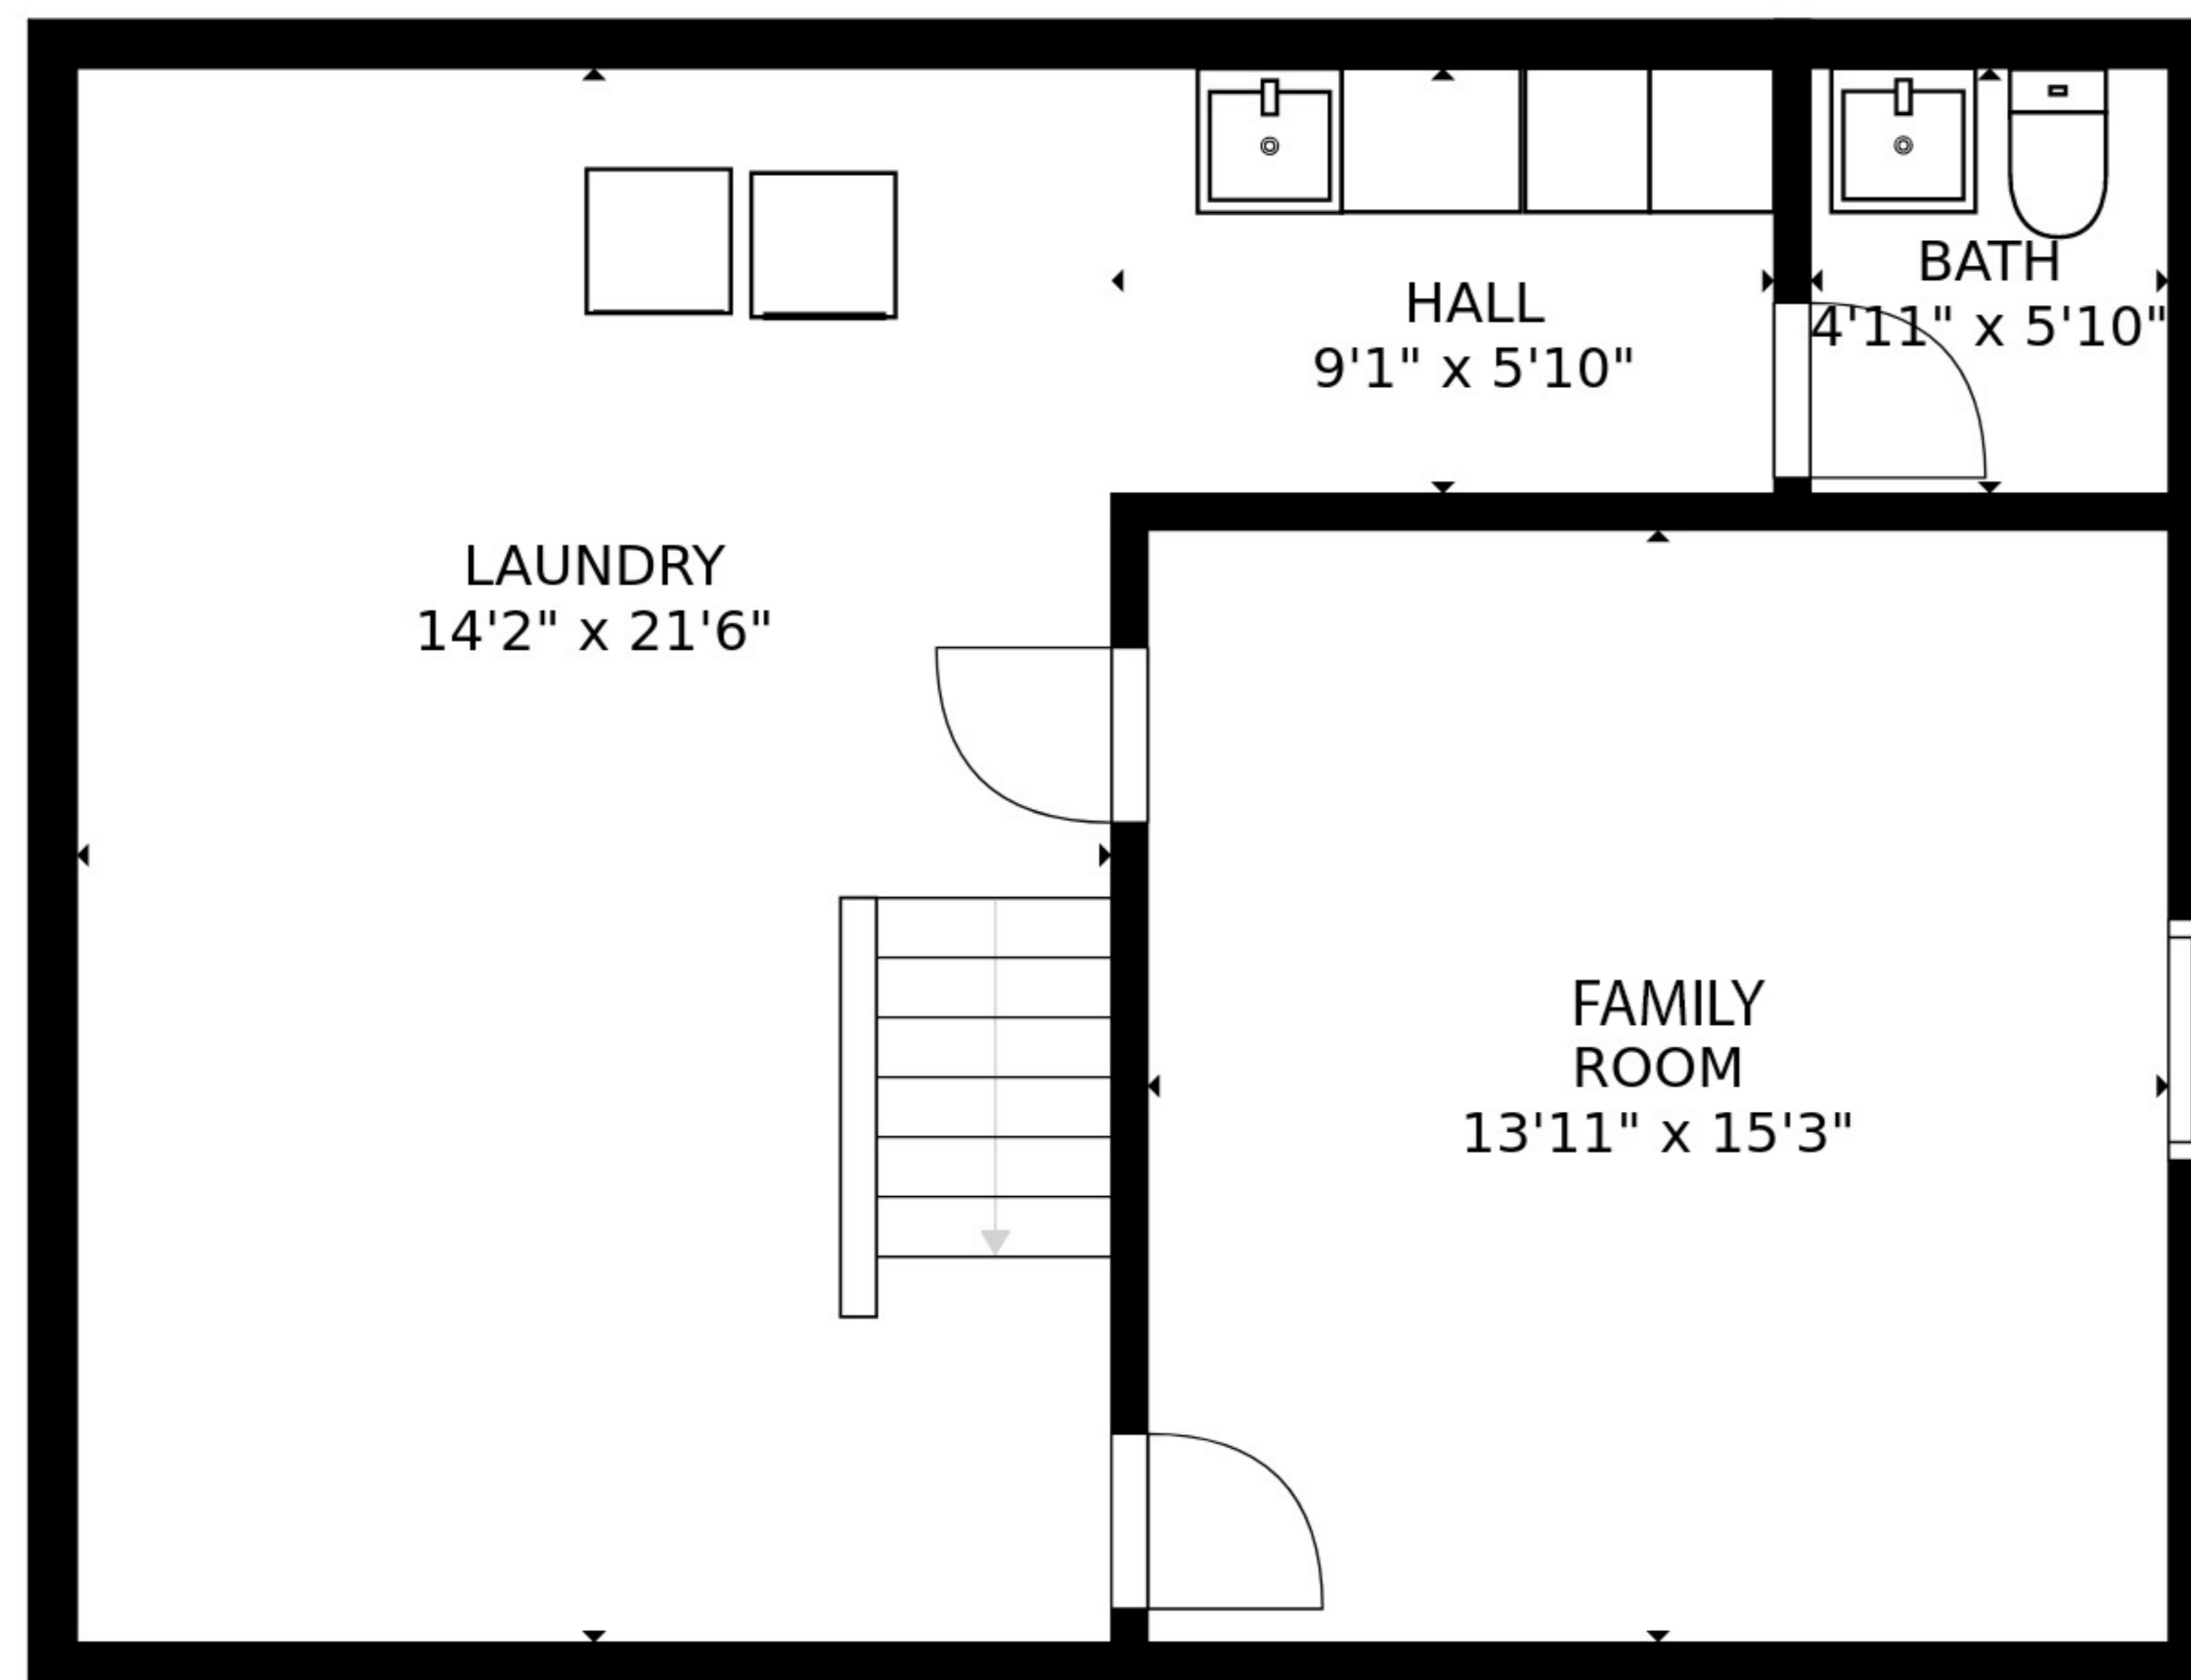

UPPER LEVEL

LOWER LEVEL

MAIN LEVEL

2916 N LAWRENCE ST
TACOMA, WA

SIZES AND DIMENSIONS ARE APPROXIMATE, ACTUAL MAY VARY.