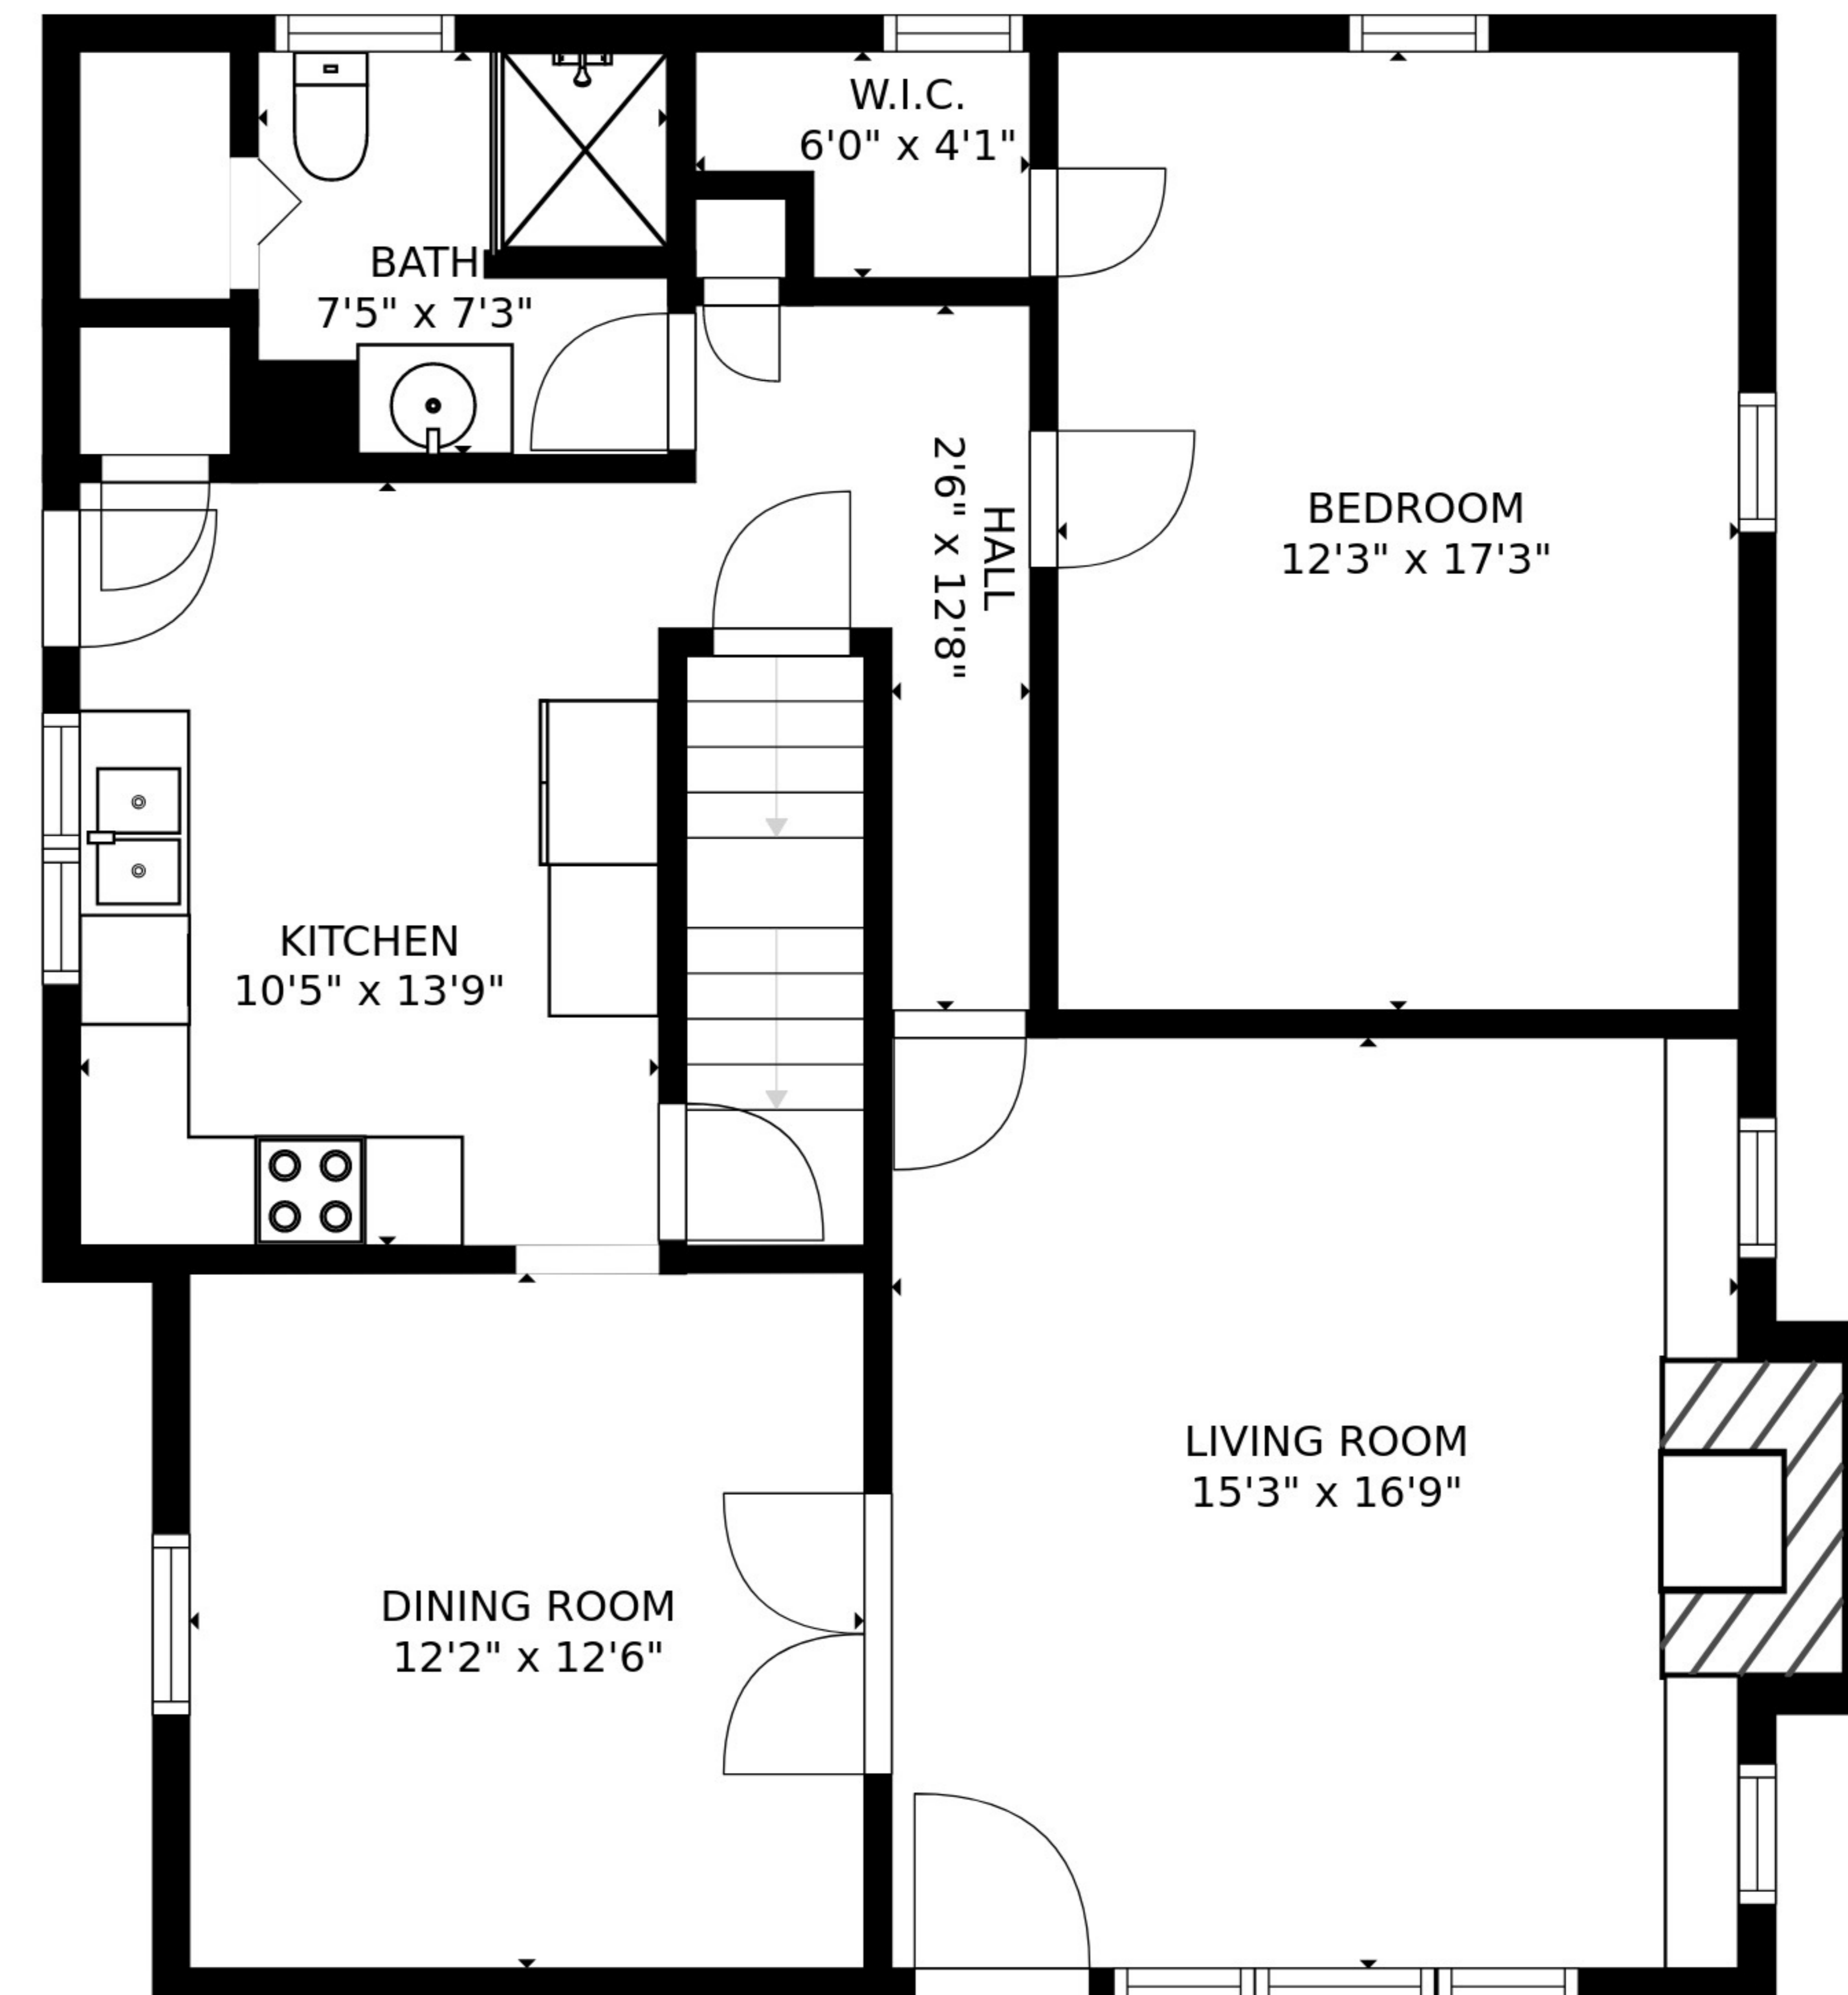

UPPER LEVEL

LOWER LEVEL

MAIN LEVEL

2916 N LAWRENCE ST
TACOMA, WA

SIZES AND DIMENSIONS ARE APPROXIMATE, ACTUAL MAY VARY.