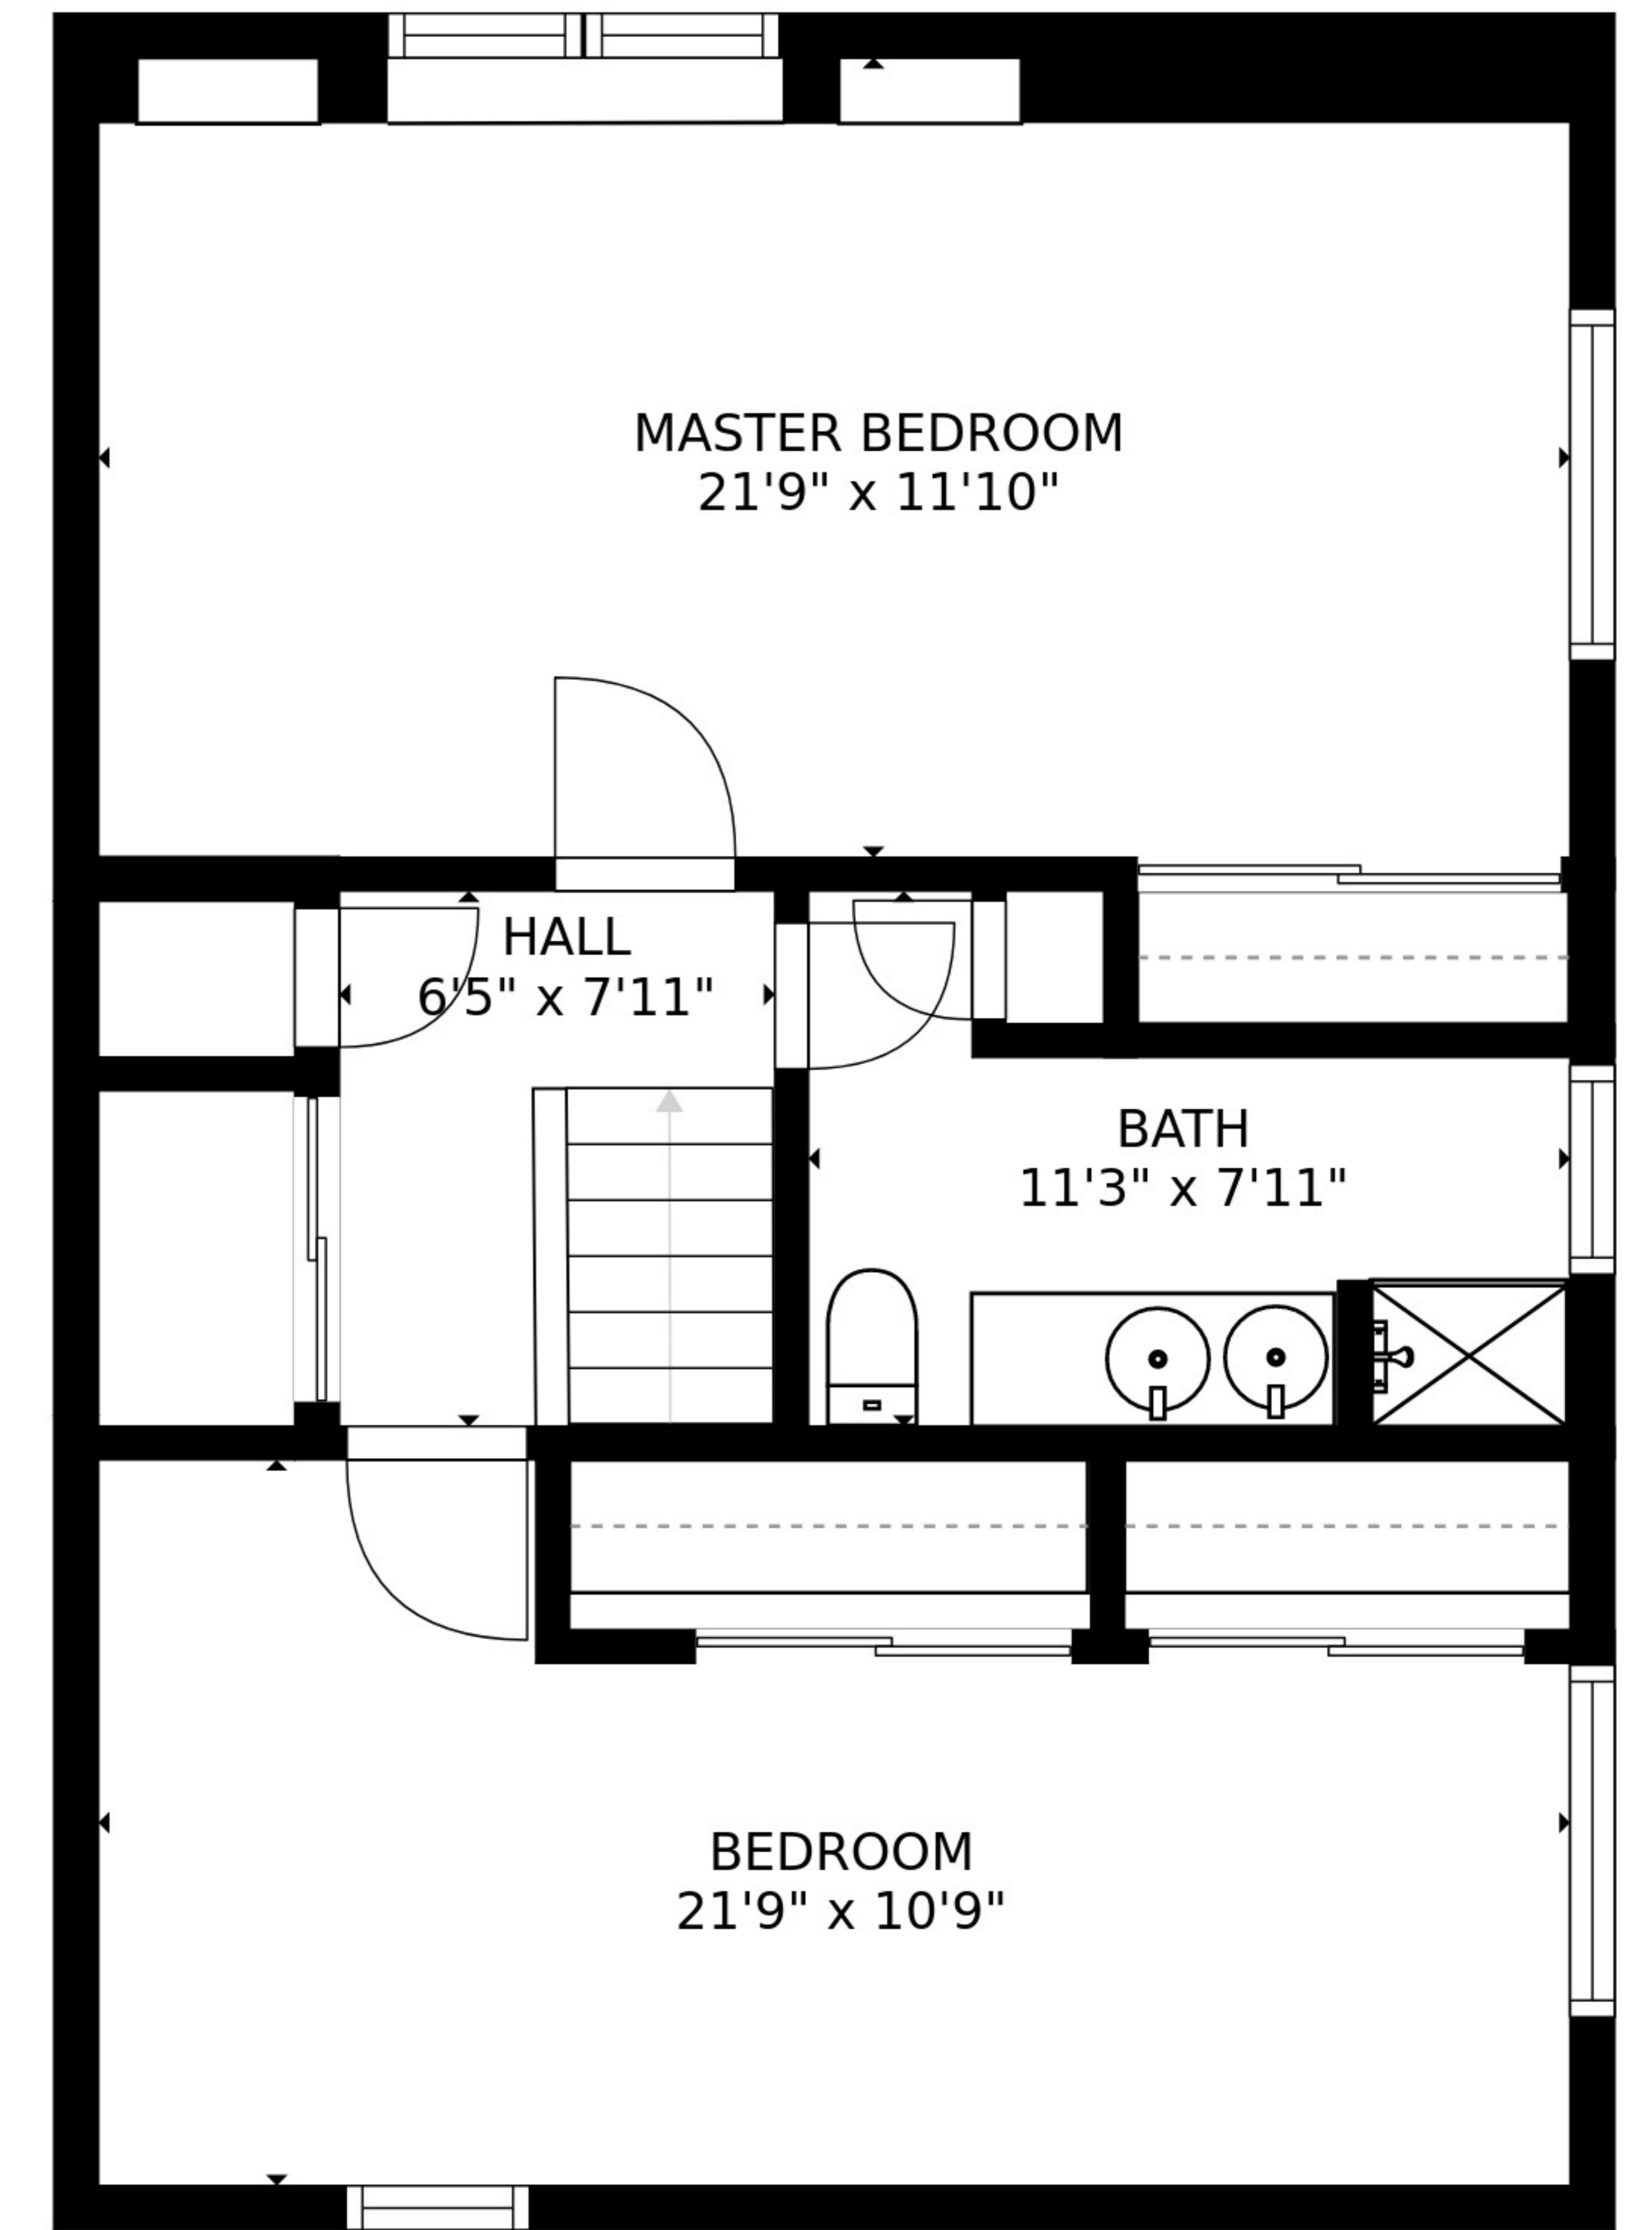

LOWER LEVEL

MAIN LEVEL

UPPER LEVEL

4517 NORTH 22ND STREET
TACOMA, WA

SIZES AND DIMENSIONS ARE APPROXIMATE, ACTUAL MAY VARY.