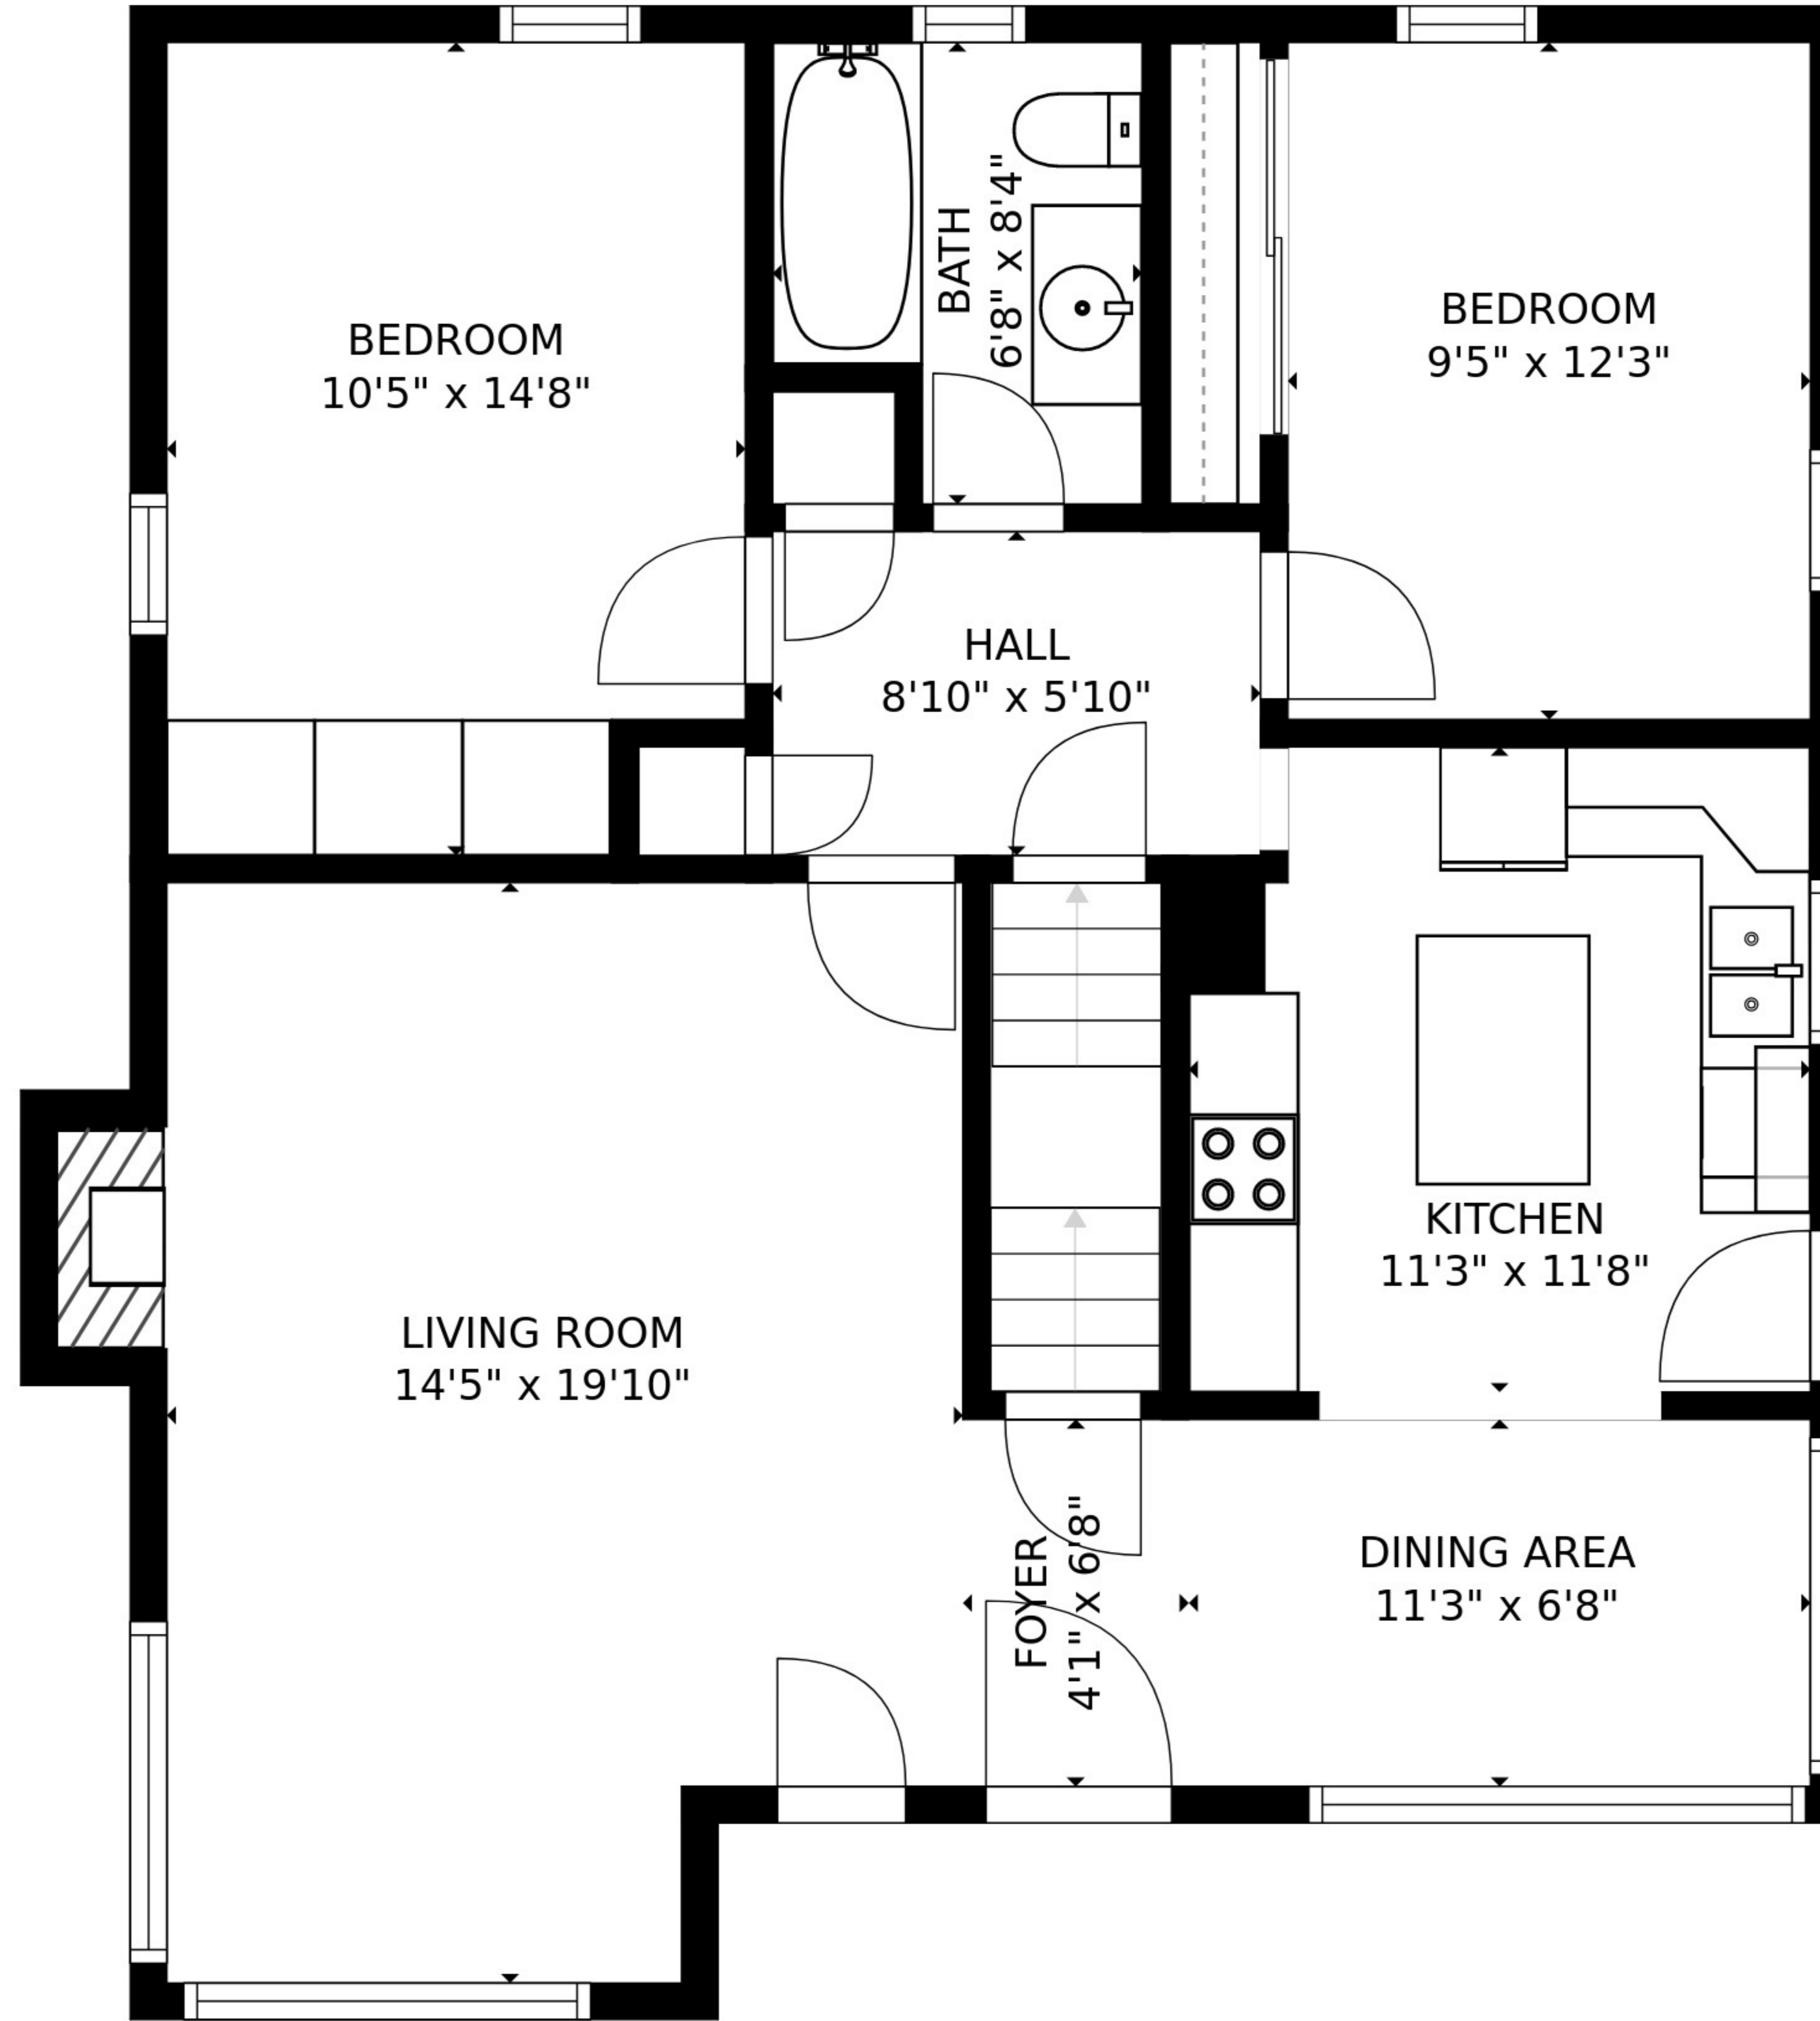

LOWER LEVEL

MAIN LEVEL

UPPER LEVEL

4517 NORTH 22ND STREET
TACOMA, WA

SIZES AND DIMENSIONS ARE APPROXIMATE, ACTUAL MAY VARY.