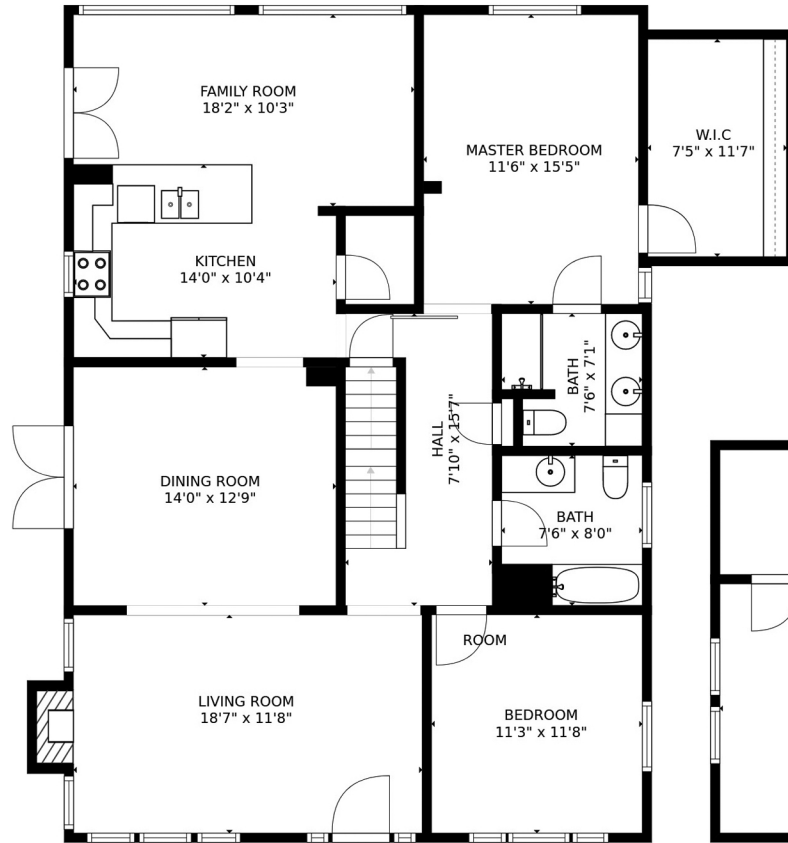

Lower Level

Main Level

Upper Level

1225 N Tacoma Ave,
Tacoma, WA 98403

SIZES AND DIMENSIONS ARE APPROXIMATE, ACTUAL MAY VARY.