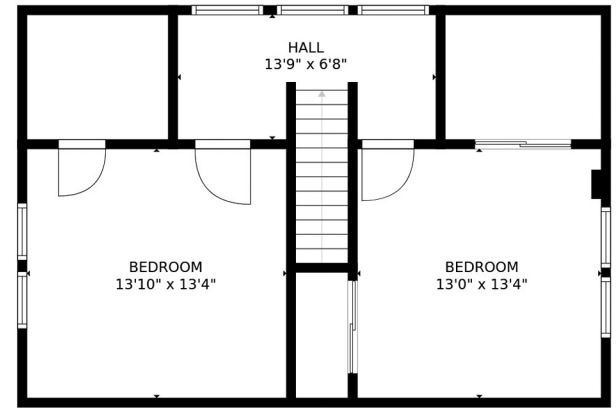

Lower Level

Main Level

Upper Level

1225 N Tacoma Ave,
Tacoma, WA 98403

SIZES AND DIMENSIONS ARE APPROXIMATE, ACTUAL MAY VARY.